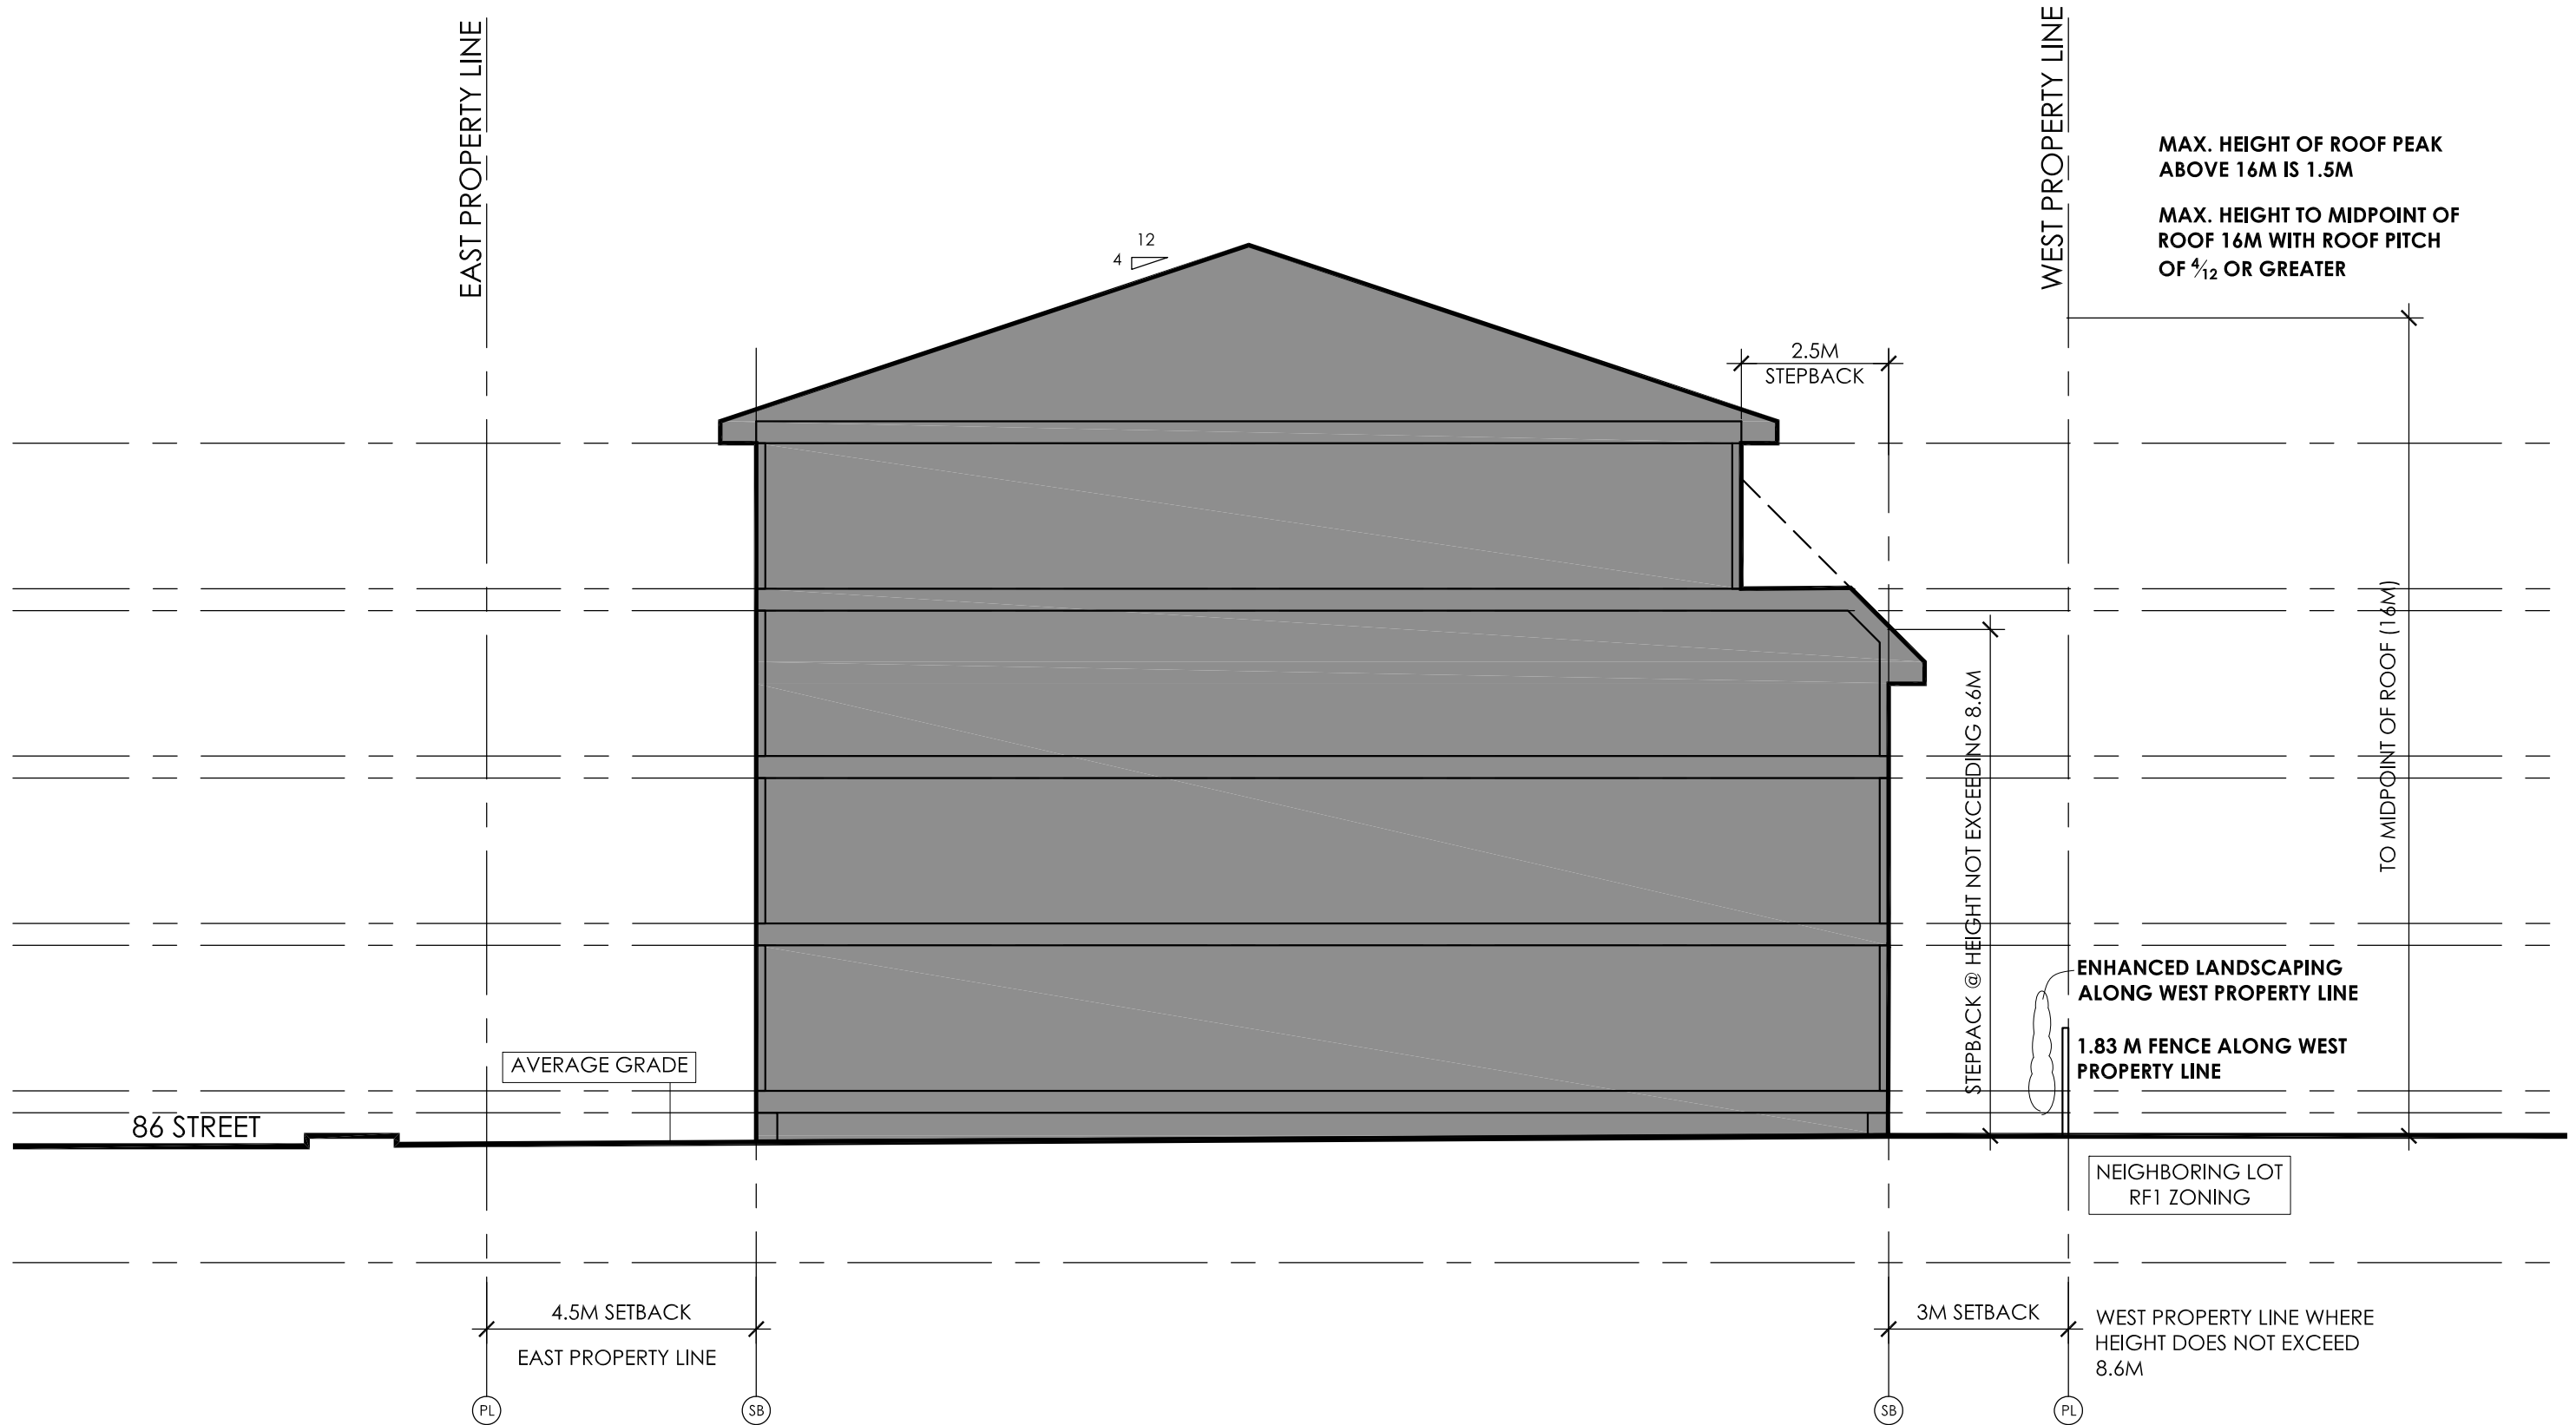

95 AVE

APPENDIX 1

APPENDIX 2

BUILDING CROSS-SECTION
SHOWING STEP-BACK ON
WEST PROPERTY LINE

| 95 AVE & 86 STREET | DC2 ZONING